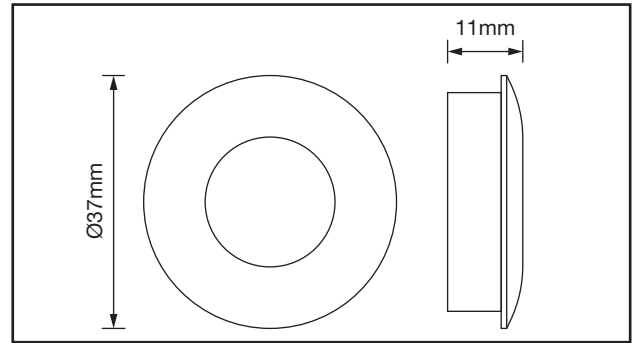

AMKR032BZ/**

Interchangeable Bezels For AMKR032

midi™

PRODUCT FEATURES

- Available In A Range Of Finishes*
- Threaded Design
- Easy-Fit Screw On/Off Accessory

TECHNICAL SPECIFICATIONS

PRODUCT CODE	AMKR032BZ
For Use With	AMKR032 Range*
Material	Aluminium